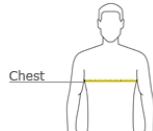

**BUCKS SIZE CHART**

**STANDARD**

SIZE	XS	S	M	L	XL	2XL	3XL
Half Chest (cm)	47	50	53	56	59	62	65
Body Length (cm)	67	69	71	73	75	77	79

**COLOUR**

SIZE	S	M	L	XL	2XL	3XL
Half Chest (cm)	46	51	56	61	66	71
Body Length (cm)	71	74	76	79	81	84