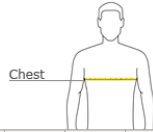

**BUCKS SIZE CHART**

**STANDARD**

SIZE	XS	S	M	L	XL	2XL	3XL
Half Chest (cm)	47	50	53	56	59	62	65
Body Length (cm)	67	69	71	73	75	77	79

**COLOUR**

SIZE	S	M	L	XL	2XL	3XL
Half Chest (cm)	46	51	56	61	66	71
Body Length (cm)	71	74	76	79	81	84